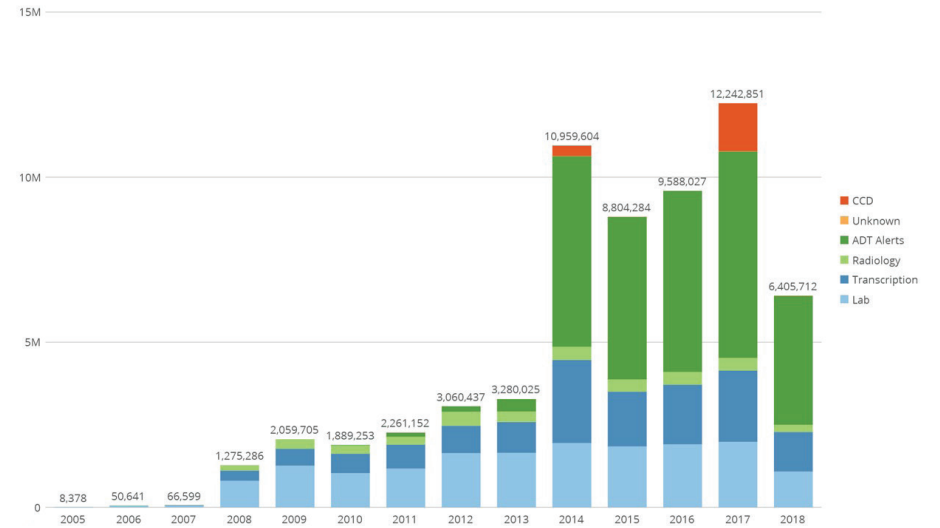

QHN DASHBOARD STATS July 2018

Lives Supported

840,306 With Results

Messages Collected to Date

All Time, by Year

61,951,954 Total Messages Collected

ADT Alerts to any trigger

Jan 5, 2015 - Jun 29, 2018, by Year

890,076 Count of clinical_message_key

Image Enabled Radiology since 2018

All Time, by Year

182,061 Image Enabled Radiology