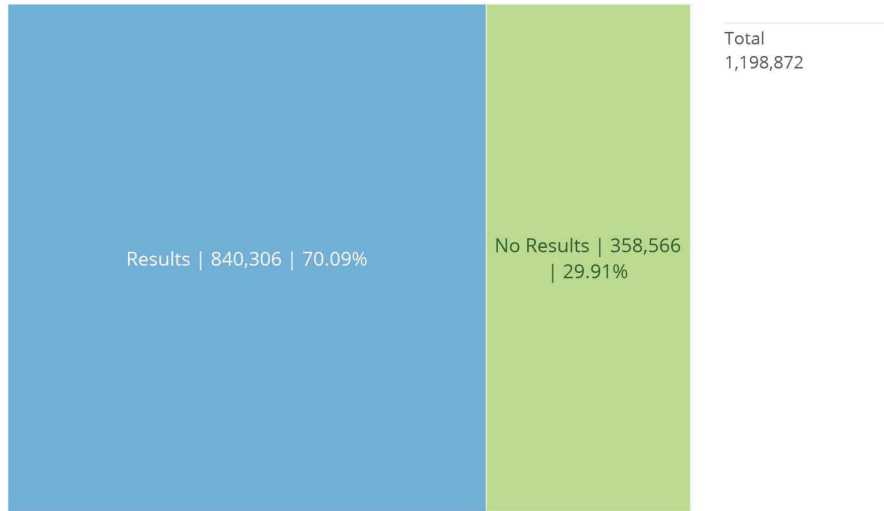

QHN DASHBOARD STATS July 2018

Lives Supported

840,306 With Results

Messages Collected to Date

All Time, by Year

61,951,954 Total Messages Collected

ADT Alerts to any trigger

Jan 5, 2015 - Jun 29, 2018, by Year

890,076 Count of clinical_message_key

Image Enabled Radiology since 2018

All Time, by Year

182,061 Image Enabled Radiology