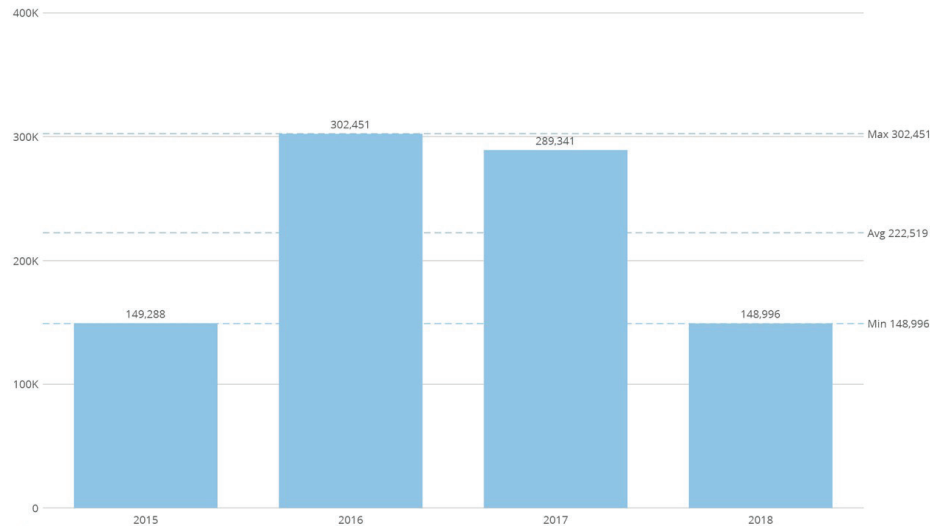

QHN DASHBOARD STATS July 2018

Lives Supported

840,306 With Results

Messages Collected to Date

All Time, by Year

61,951,954 Total Messages Collected

ADT Alerts to any trigger

Jan 5, 2015 - Jun 29, 2018, by Year

890,076 Count of clinical_message_key

Image Enabled Radiology since 2018

All Time, by Year

182,061 Image Enabled Radiology